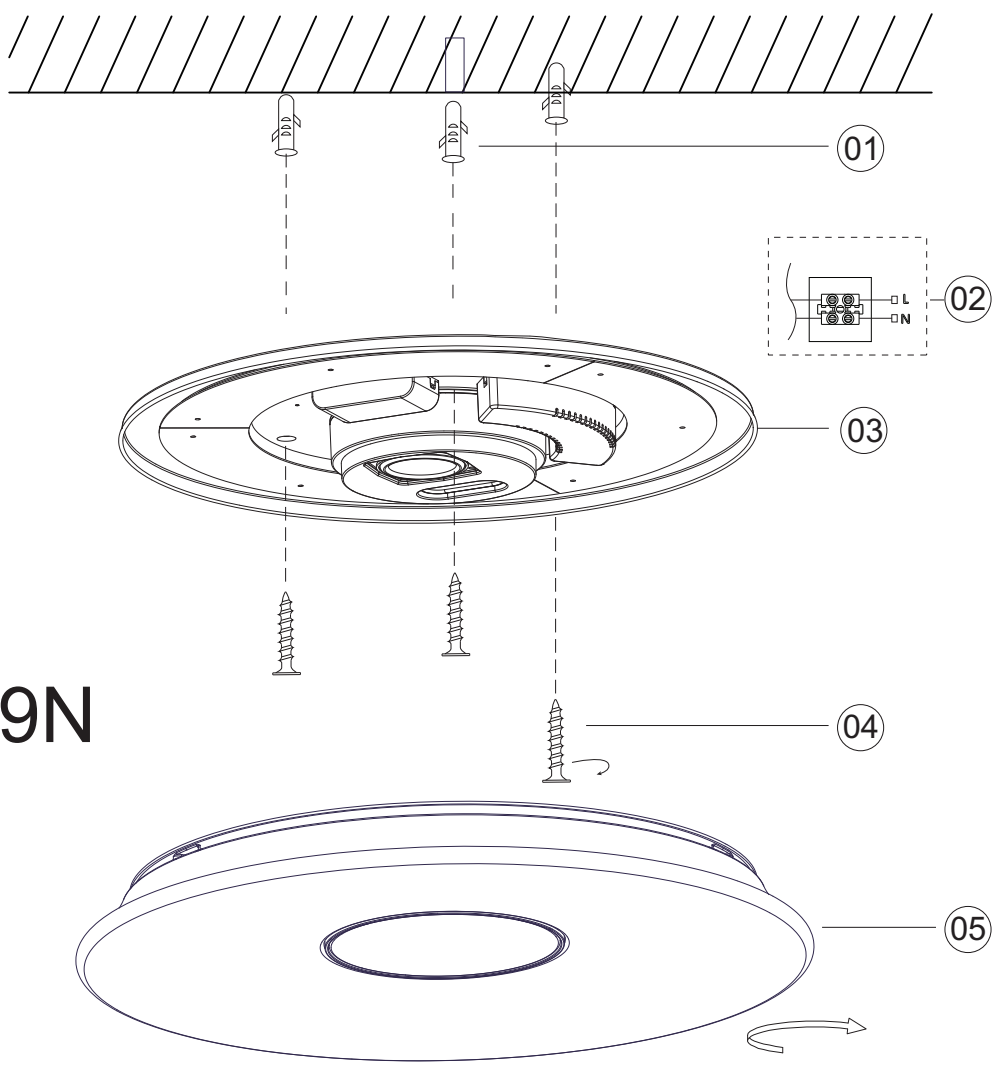

A

GLOBO

LIGHTING

www.globo-lighting.com

B

41329N

Indicator light

Match code